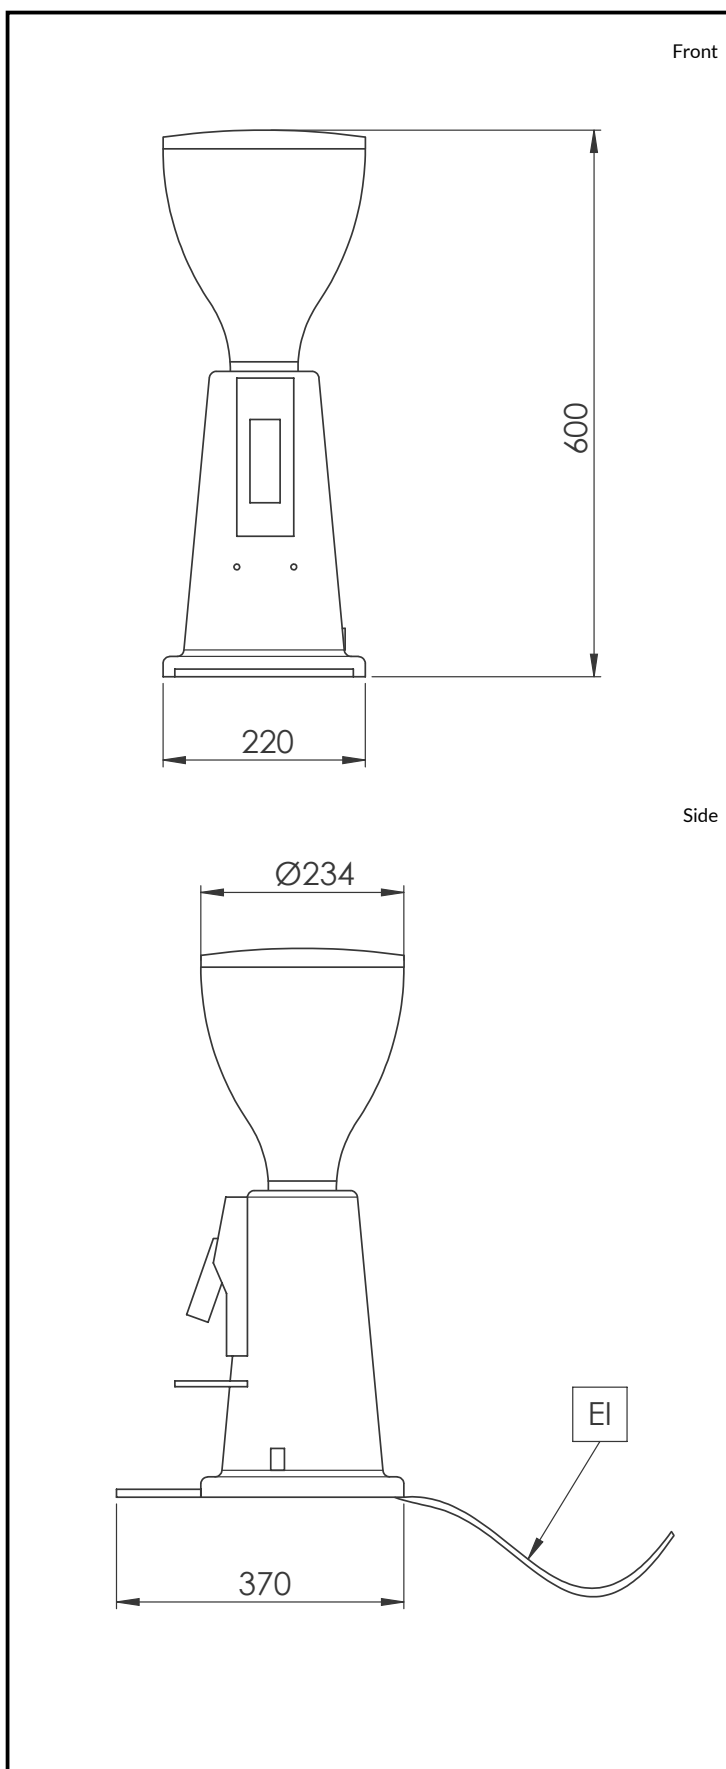

Grind on demand coffee grinder, flat burrs 75mm

Electric

Supply voltage:

602546
(GRNDEM600) 230 V/1N ph/50/60 Hz

Electrical power max.: 0.34 kW

Plug type: CE-SCHUKO

Key Information:

External dimensions,

Width: 230 mm

External dimensions,

Depth: 370 mm

External dimensions,

Height: 600 mm

Net weight: 11 kg

Shipping weight: 13.5 kg

Shipping height: 870 mm

Shipping width: 500 mm

Shipping depth: 750 mm

Shipping volume: 0.33 m³

The company reserves the right to make modifications to the products without prior notice. All information correct at time of printing.